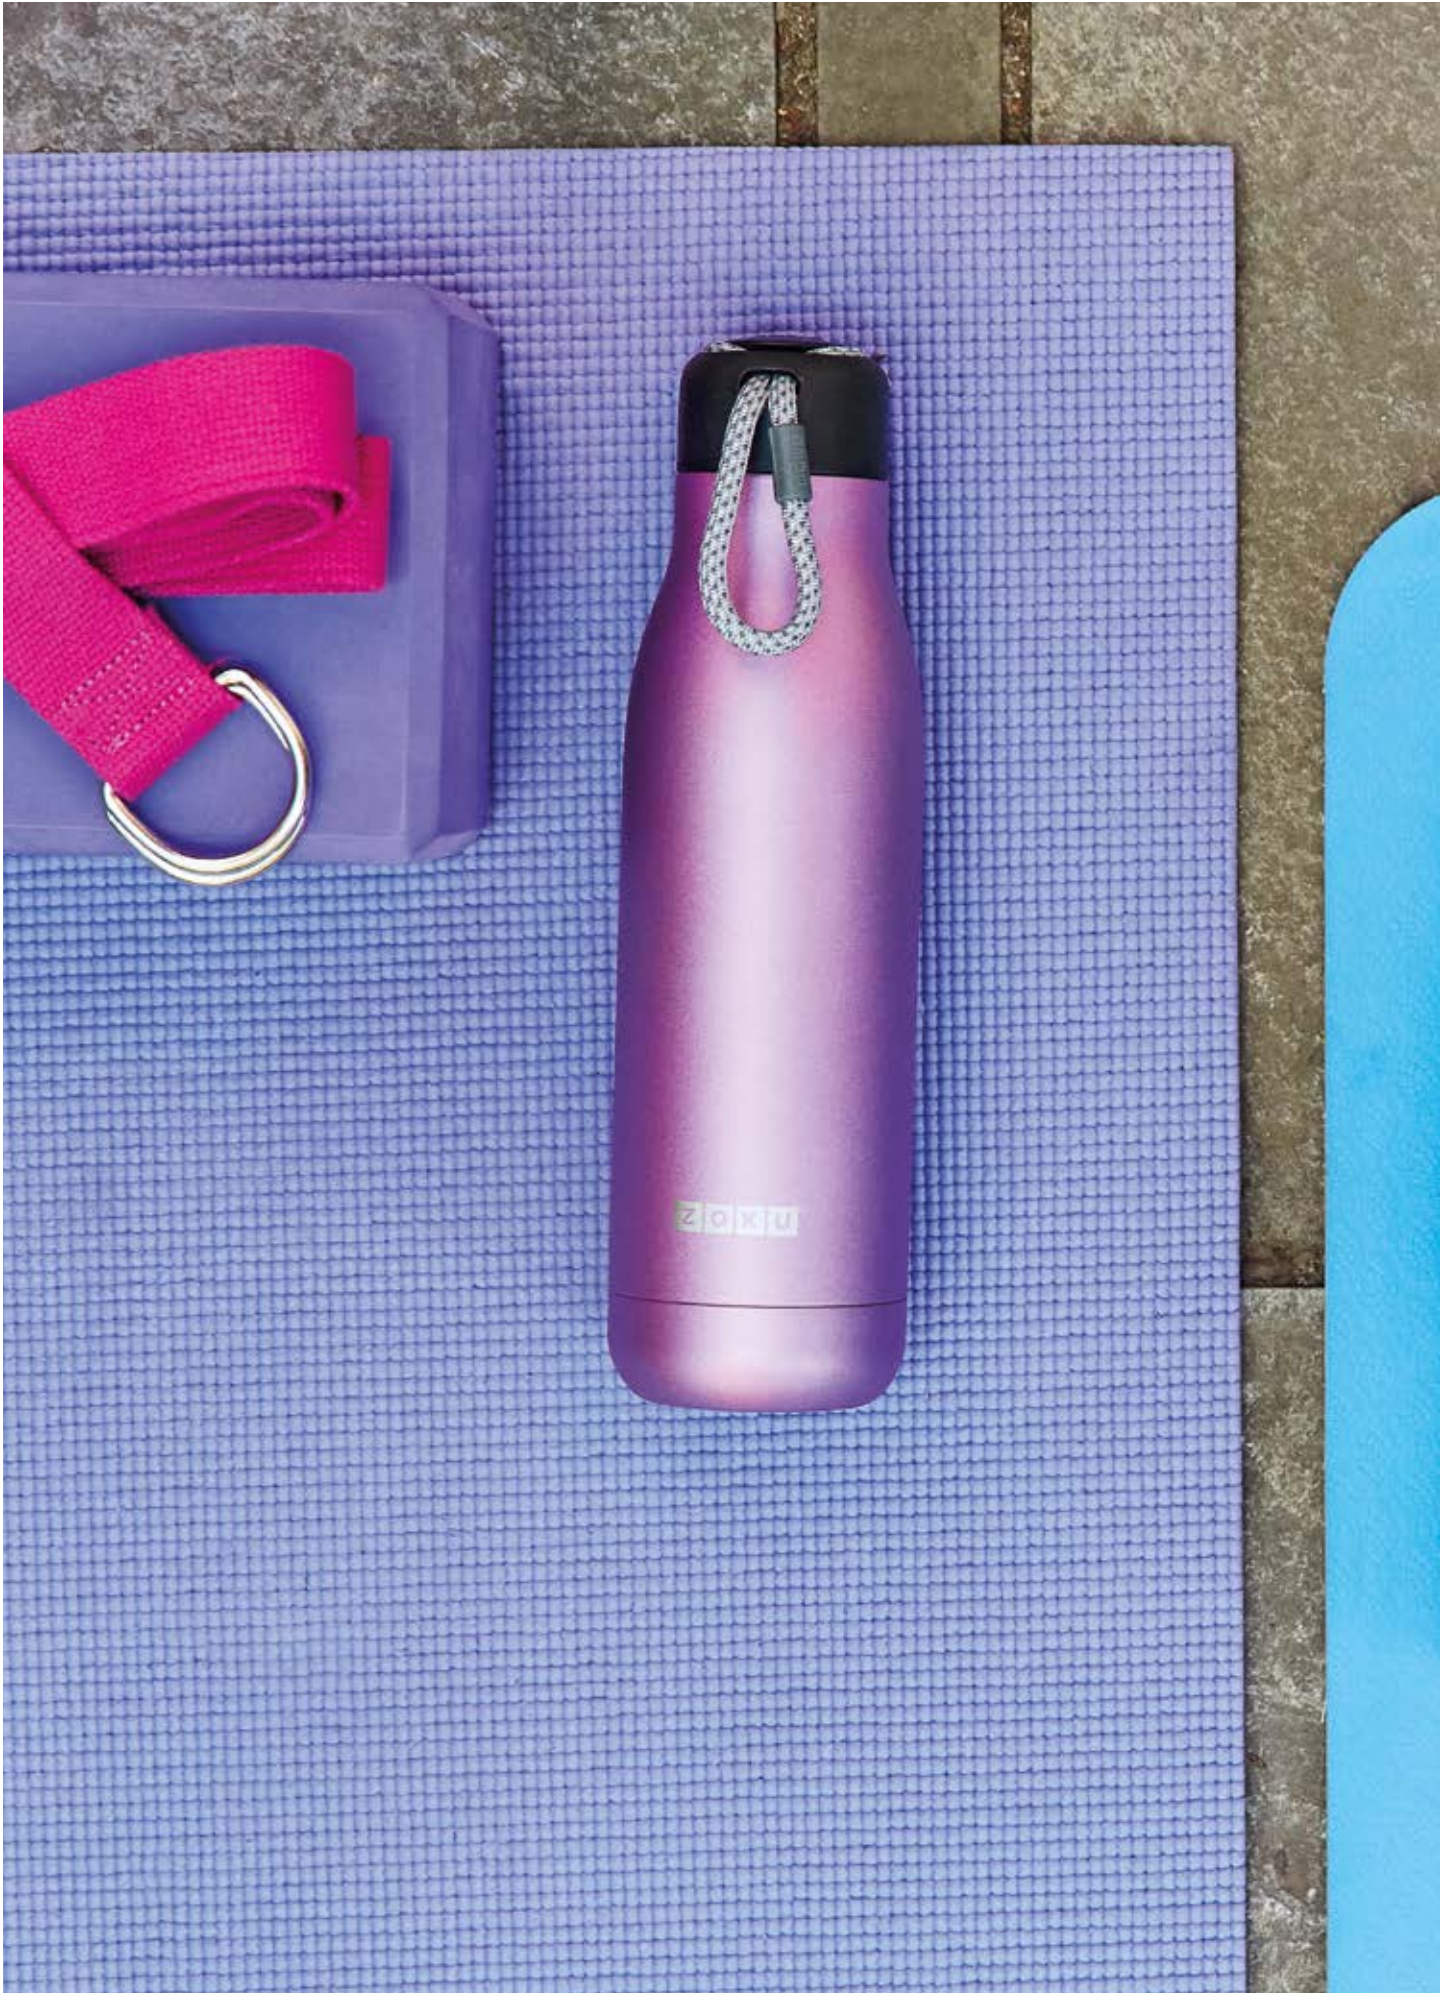

15 hrs

70 hrs

Stainless Steel Sports Bottle  
**ZK 504-101**

• Colore: grigio

0 815706 024331

Stainless Steel Sports Bottle  
**ZK 504-102**

• Colore: blu

0 815706 024348