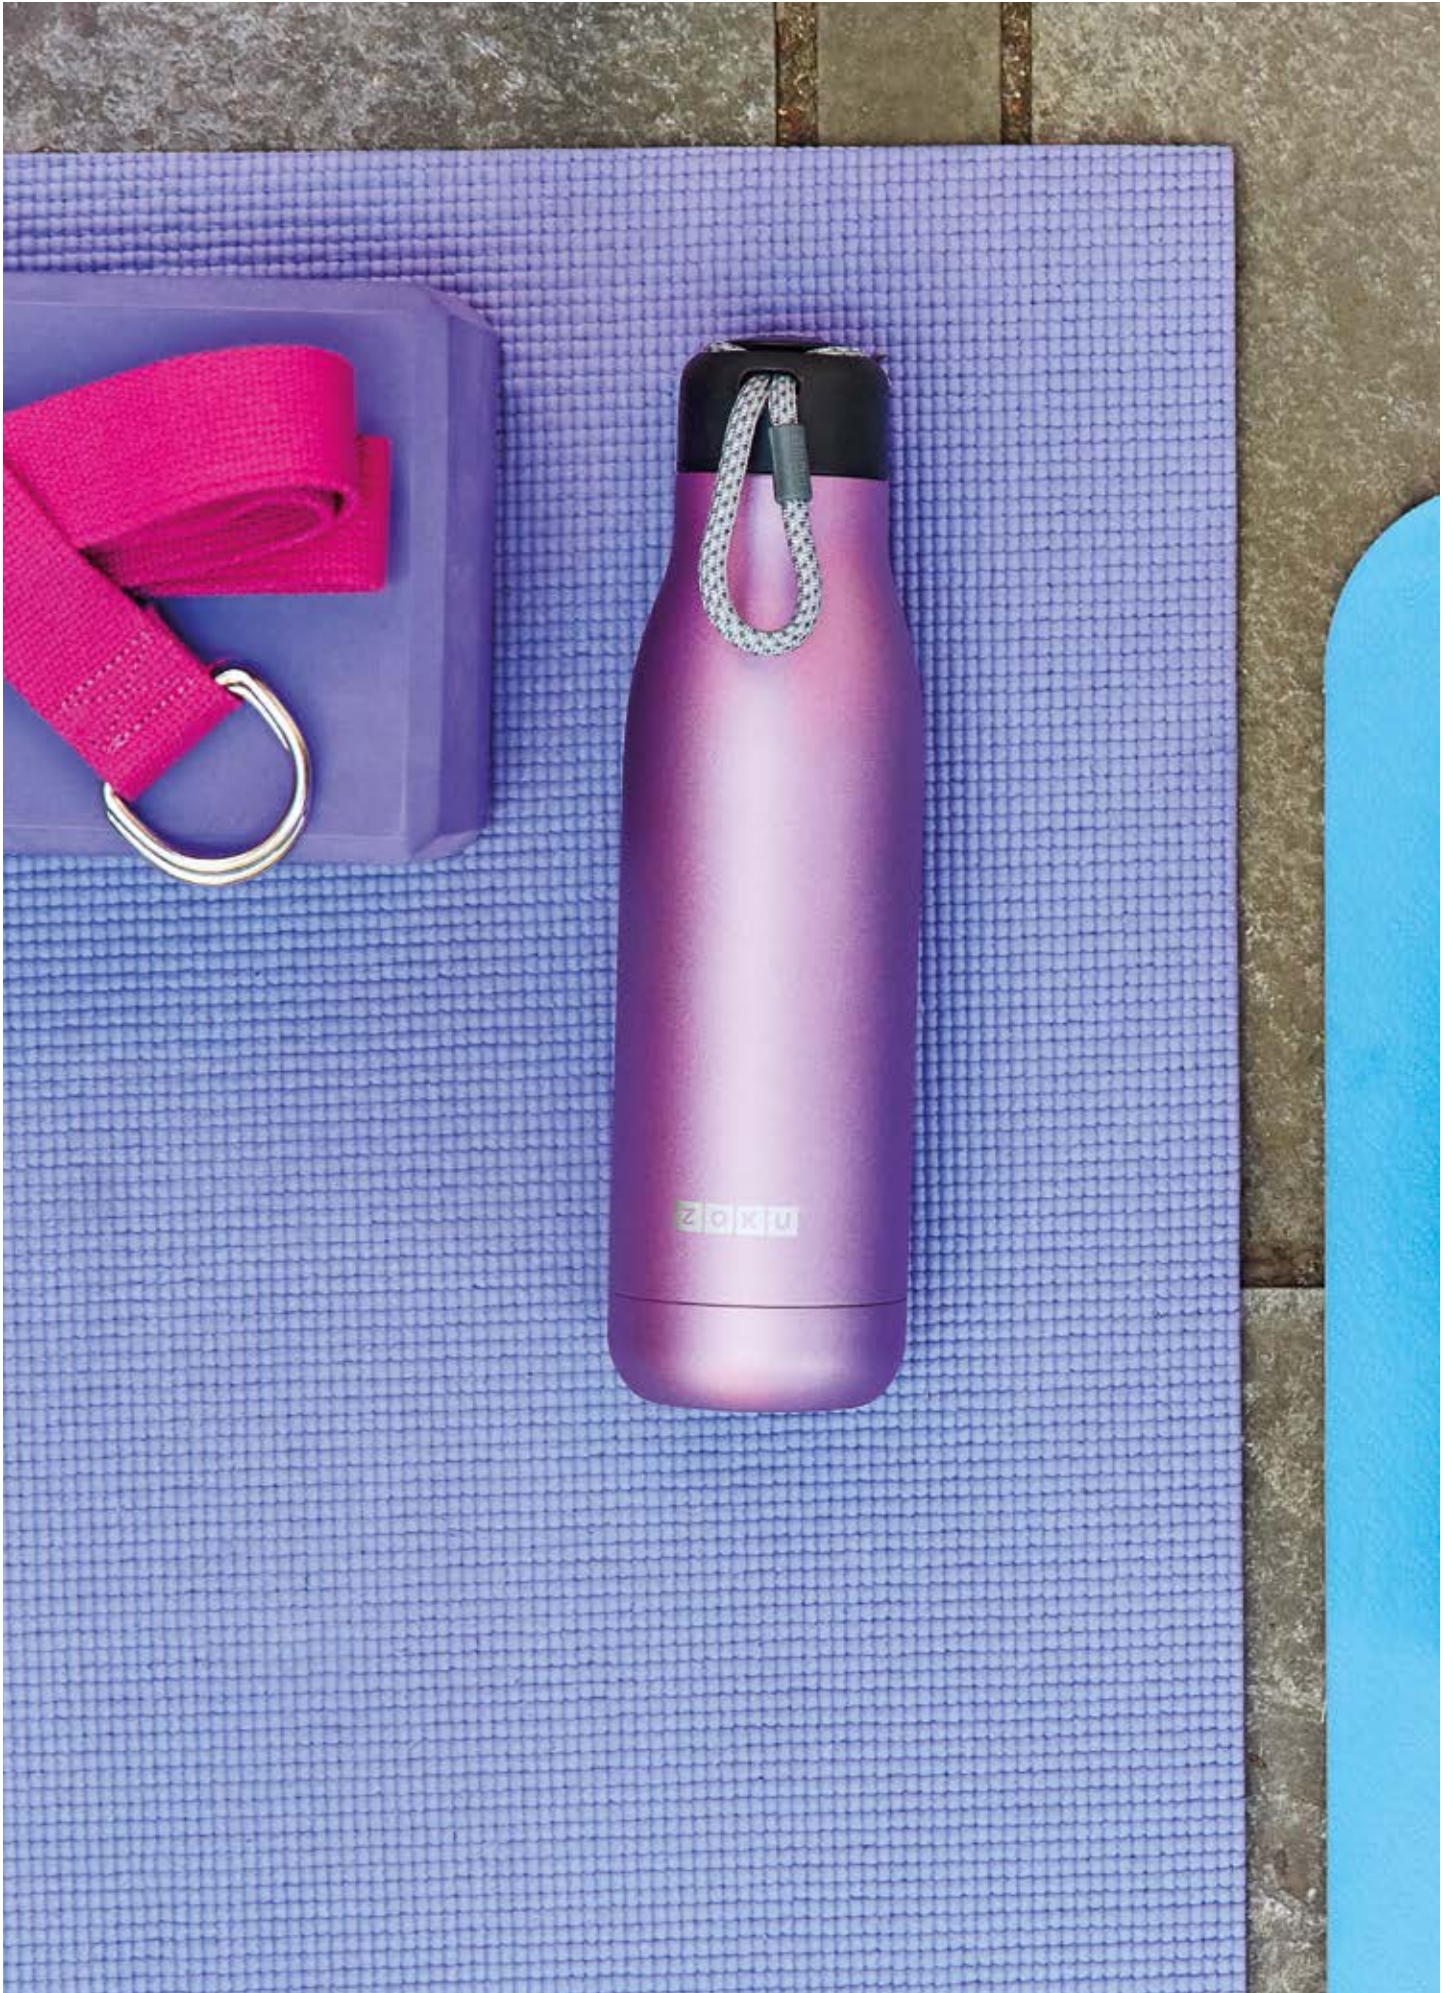

15 hrs

70 hrs

Stainless Steel Sports Bottle
ZK 504-101

• Colore: grigio

0 815706 024331

Stainless Steel Sports Bottle
ZK 504-102

• Colore: blu

0 815706 024348